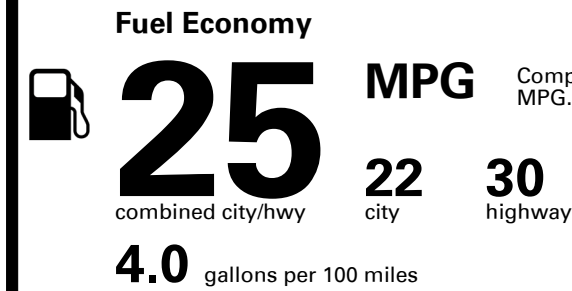

TOTAL PRICE: \$41,390.00

268 A 2800VGLOVI

EMISSIONS:
This vehicle is certified to meet emission requirements in all 50 states

EPA DOT Fuel Economy and Environment

Gasoline Vehicle

Compact Cars range from 14 to 113 MPG. The best vehicle rates 136 MPGe.

You spend \$2,250
more in fuel costs over 5 years
compared to the average new vehicle.

Annual fuel cost \$1,950

Fuel Economy & Greenhouse Gas Rating (tailpipe only)

Smog Rating (tailpipe only)

This vehicle emits 357 grams CO₂ per mile. The best emits 0 grams per mile (tailpipe only). Producing and distributing fuel also create emissions; learn more at fueleconomy.gov.